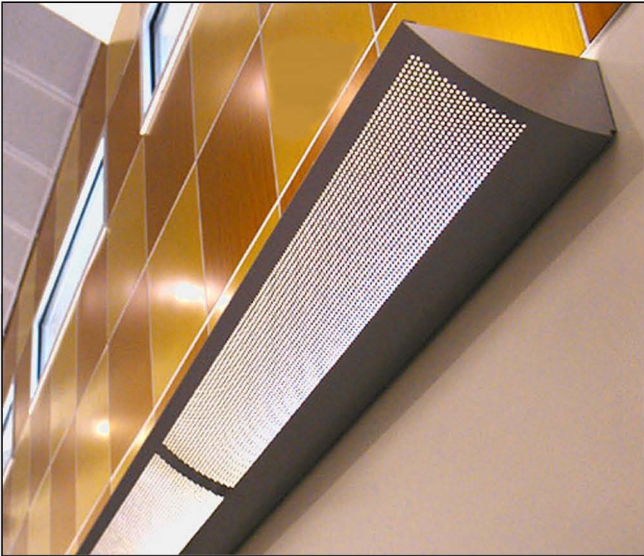

CORONA 1200

Photo

COR 12 Data

UNIT SIZES: Standard is 5" high x 12" wide x 54" long. Custom sizes available

FINISHES: Standards are Mastic White (#F41M), Anodized PXL (F23), or GunMetal (F253). Custom painted are polyurethane epoxy (#F47). Mirrored/Brushed are polished brite (#FSP). Wood Laminates are (#F40??)

PERFORATION: See Corona Perf Selector.

DIFFUSER: Standard is white translucent fabric. Optional translucent polycarbonate.

FIRE CODE: Class 1 Material (ASTM E84)

MATERIAL: Adequate thickness Aluminum Leeds - 70% Recycled Content