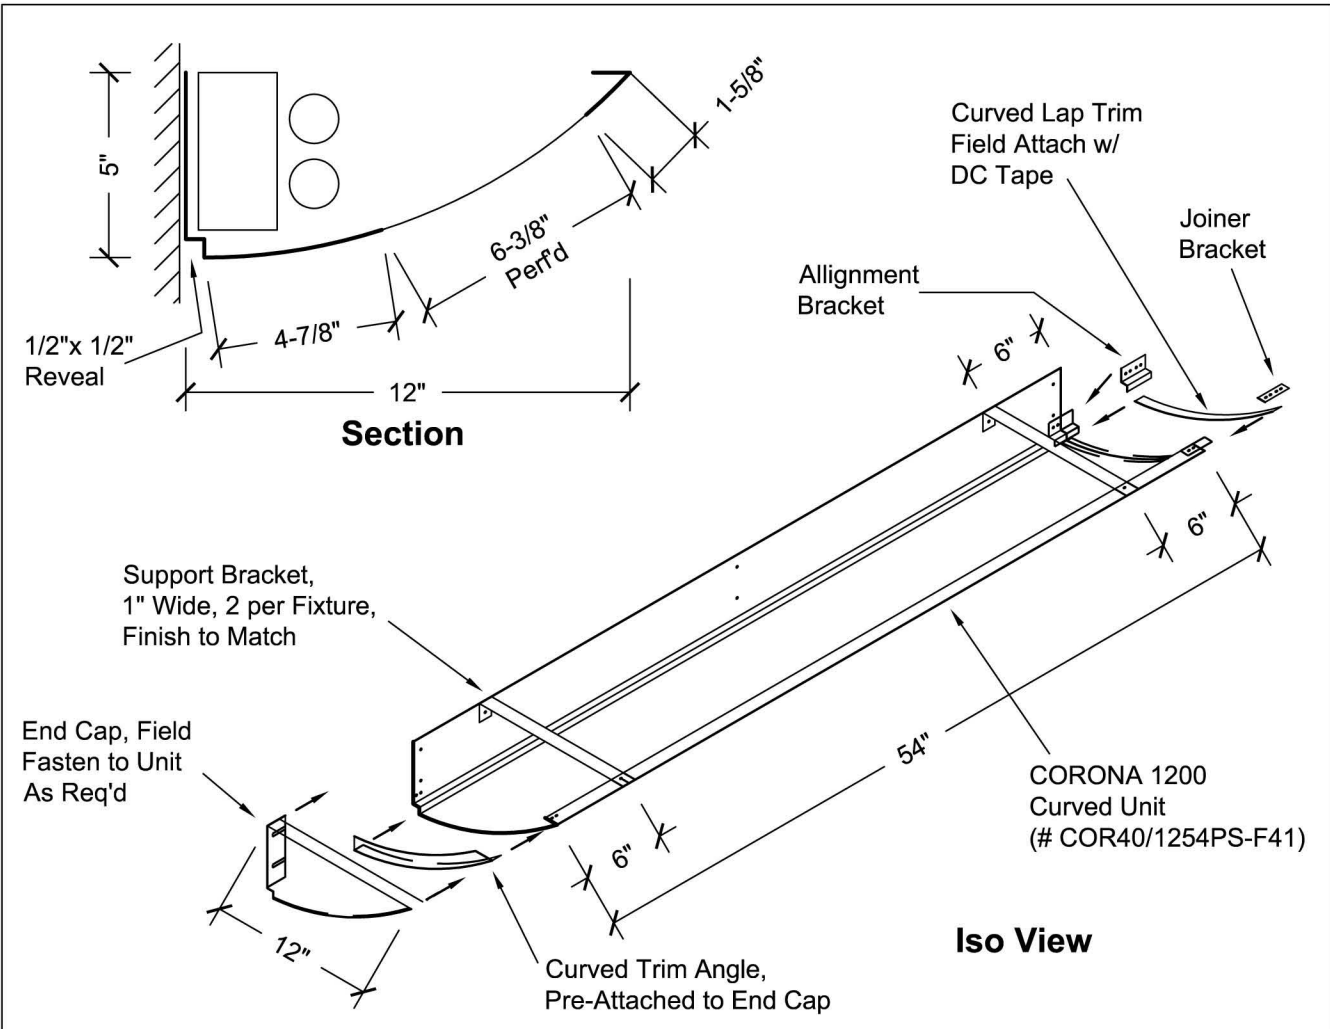

☐ Installation

AMERICAN DECORATIVE CEILINGS

(ALL RIGHTS RESERVED)

CORONA.DWG

Mail: Post Office Box 605605 - Cleveland, Ohio 44105
Packages: 4510 East 71st St. - Cleveland, Ohio 44105
Telephone: (216) 341-2222 - Fax (800) 336-8501
email: info@amer-dec.com