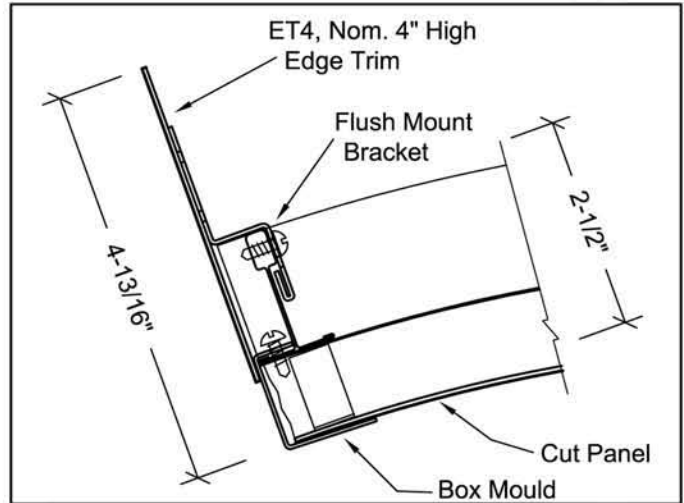

(Contact Factory for full Architectural Specification)

Installation

THE VAULT

Installation - Continued

Standard Joint

Reveal Joint

THE VAULT

□ Floating Edge Trim - Full Panels

□ Floating Edge Trim - Cut Panels

□ Wall Reveal Trim - Full Panels

□ Wall Reveal Trim - Cut Panels

□ Floating Cloudliner - Full Panels

□ Floating Cloudliner - Cut Panels

VAULT STANDARD PERFS

PATTERN P44 (1/16" round, 7/32" o.c., staggereds, 7% Open Area)

PATTERN P16S1 (1/4" square, 3/4" o.c., straights, 11% Open Area)

PATTERN P242 (3/8" round, 1" o.c., straights, 11% Open Area)

PATTERN P24S1 (3/8" square, 1-1/8" o.c., straights, 11% Open Area)

Note: Other Perforation Patterns Available at a Slight Upcharge. Contact Factory for Particulars.