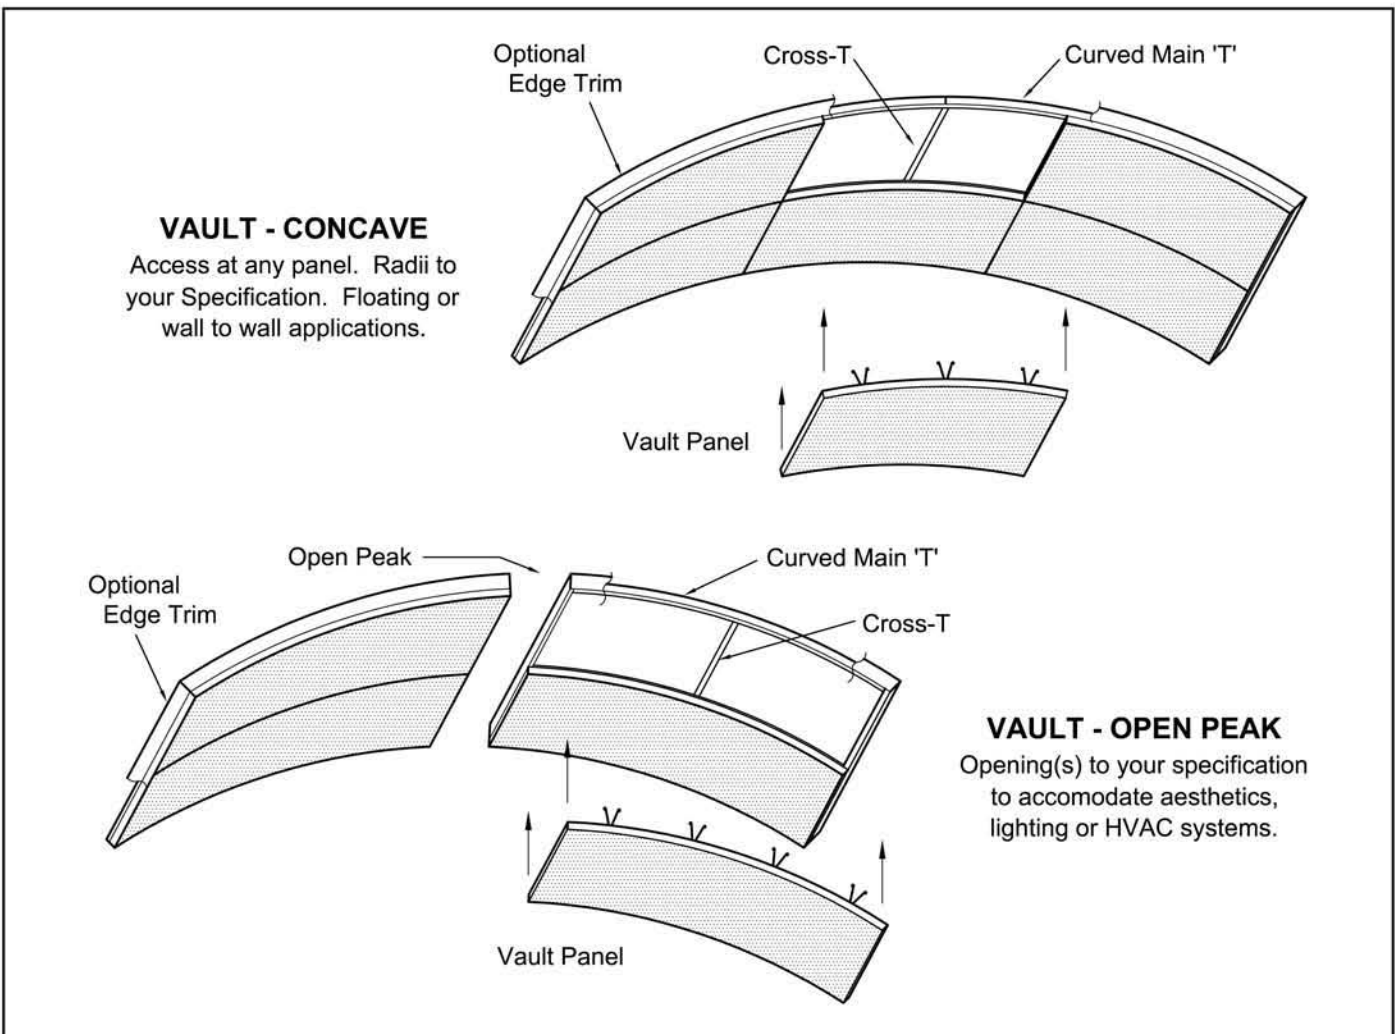

PLENUM: 8" minimum

PERFORATION: See Vault Perfs Selector.

INSULATION: Acoustical insulation is optional.

FIRE CODE: Class 1 Material (ASTM E84)

MATERIAL: Aluminum of appropriate thickness
Leeds - 70% Recycled Content

(Contact Factory for full Architectural Specification)

Installation

THE VAULT

Installation - Continued

Standard Joint

Reveal Joint

THE VAULT

□ Floating Edge Trim - Full Panels

□ Floating Edge Trim - Cut Panels

□ Wall Reveal Trim - Full Panels

□ Wall Reveal Trim - Cut Panels

□ Floating Cloudliner - Full Panels

□ Floating Cloudliner - Cut Panels

VAULT STANDARD PERFS

PATTERN P44 (1/16" round, 7/32" o.c., staggereds, 7% Open Area)

PATTERN P16S1 (1/4" square, 3/4" o.c., straights, 11% Open Area)

PATTERN P242 (3/8" round, 1" o.c., straights, 11% Open Area)

PATTERN P24S1 (3/8" square, 1-1/8" o.c., straights, 11% Open Area)

Note: Other Perforation Patterns Available at a Slight Upcharge. Contact Factory for Particulars.