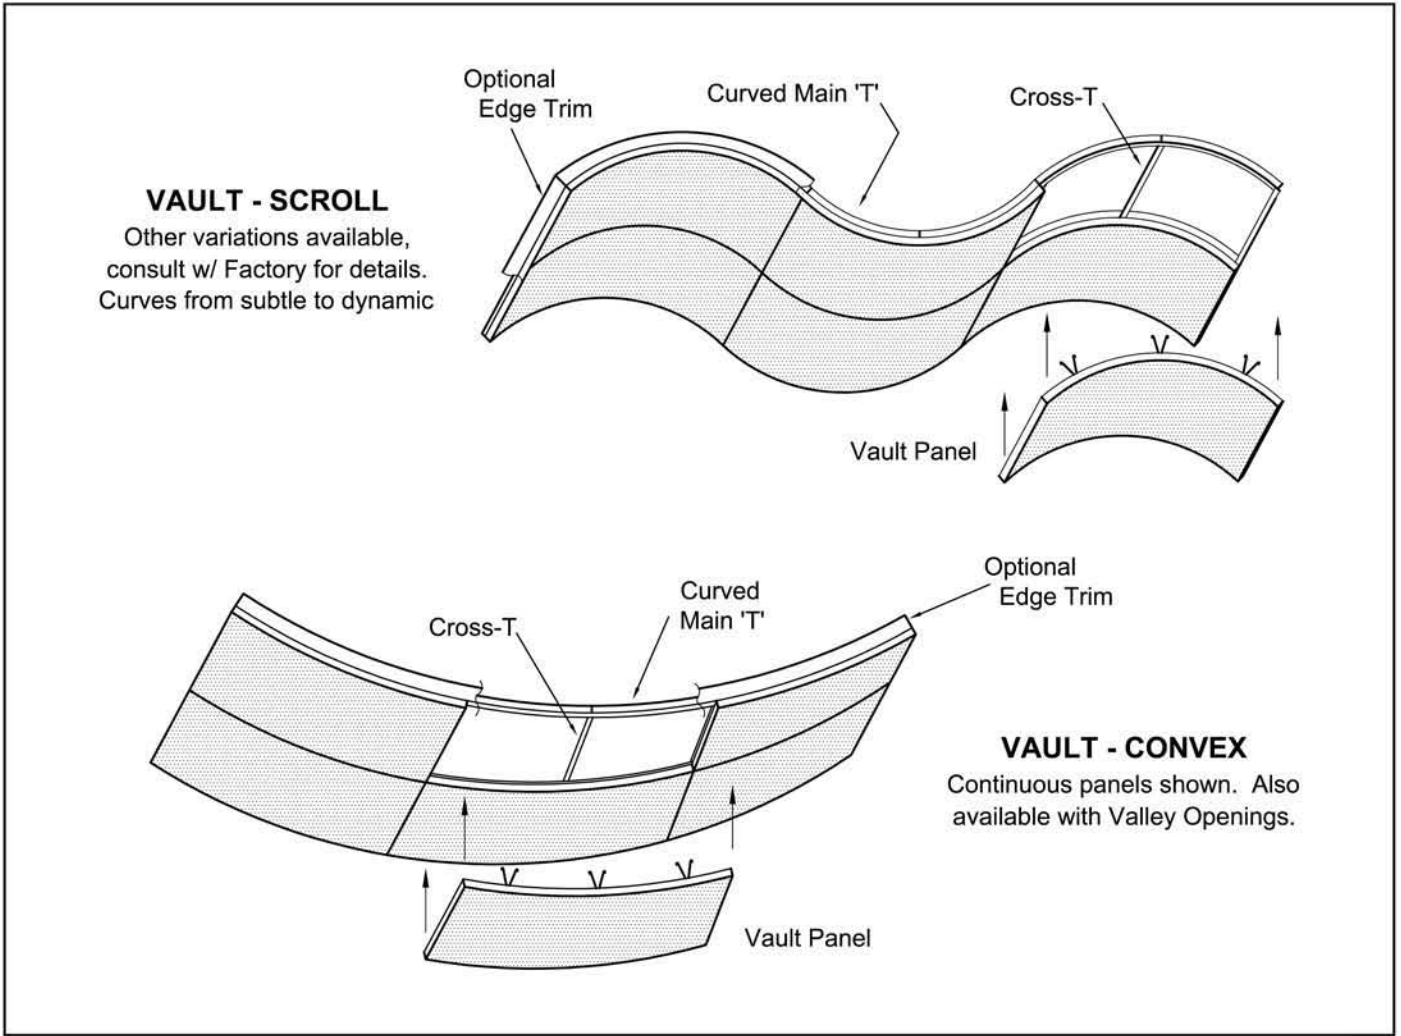

(Contact Factory for full Architectural Specification)

Installation

THE VAULT

Installation - Continued

Standard Joint

Reveal Joint

THE VAULT

□ Floating Edge Trim - Full Panels

□ Floating Edge Trim - Cut Panels

□ Wall Reveal Trim - Full Panels

□ Wall Reveal Trim - Cut Panels

□ Floating Cloudliner - Full Panels

□ Floating Cloudliner - Cut Panels

VAULT STANDARD PERFS

PATTERN P44 (1/16" round, 7/32" o.c., staggereds, 7% Open Area)

PATTERN P16S1 (1/4" square, 3/4" o.c., straights, 11% Open Area)

PATTERN P242 (3/8" round, 1" o.c., straights, 11% Open Area)

PATTERN P24S1 (3/8" square, 1-1/8" o.c., straights, 11% Open Area)

Note: Other Perforation Patterns Available at a Slight Upcharge. Contact Factory for Particulars.