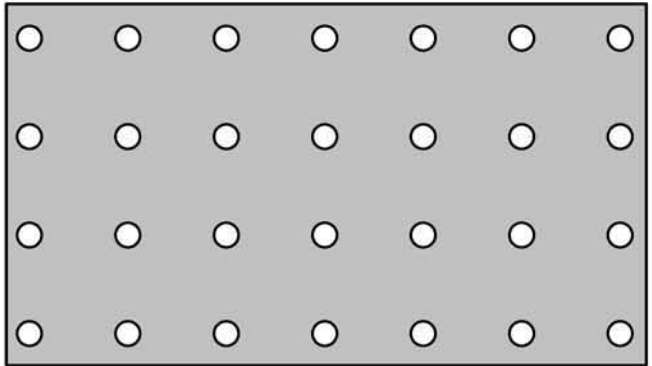

□ Floating Edge Trim - Cut Panels

□ Wall Reveal Trim - Full Panels

□ Wall Reveal Trim - Cut Panels

□ Floating Cloudliner - Full Panels

□ Floating Cloudliner - Cut Panels

VAULT STANDARD PERFS

PATTERN P44 (1/16" round, 7/32" o.c., staggereds, 7% Open Area)

PATTERN P82 (1/8" round, 1/2" o.c., straights, 5% Open Area)

PATTERN P124 (3/16" round, 3/8" o.c., staggereds, 23% Open Area)

PATTERN P126 (3/16" round, 1" o.c., staggereds, 4% Open Area)

PATTERN P12S1 (3/16" square, 1/2" o.c., straights, 14% Open Area)

PATTERN P16S1 (1/4" square, 3/4" o.c., straights, 11% Open Area)

PATTERN P242 (3/8" round, 1" o.c., straights, 11% Open Area)

PATTERN P24S1 (3/8" square, 1-1/8" o.c., straights, 11% Open Area)

Note: Other Perforation Patterns Available at a Slight Upcharge. Contact Factory for Particulars.