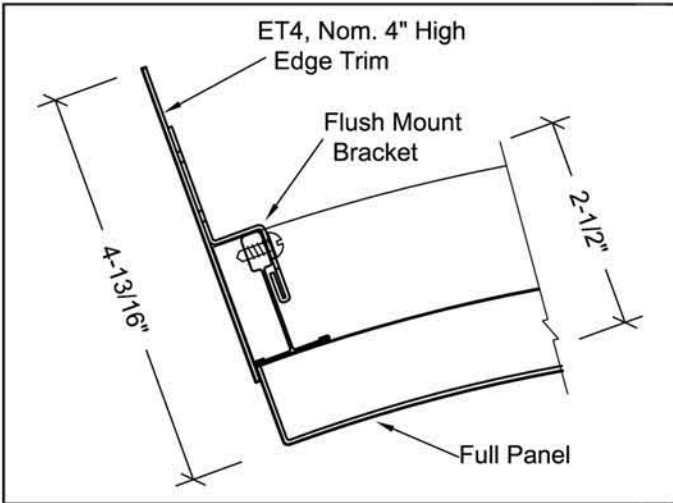

(Contact Factory for full Architectural Specification)

Installation

THE VAULT

Installation - Continued

Standard Joint

Reveal Joint

THE VAULT

□ Floating Edge Trim - Full Panels

□ Floating Edge Trim - Cut Panels

□ Wall Reveal Trim - Full Panels

□ Wall Reveal Trim - Cut Panels

□ Floating Cloudliner - Full Panels

□ Floating Cloudliner - Cut Panels

VAULT STANDARD PERFS

PATTERN P44 (1/16" round, 7/32" o.c., staggereds, 7% Open Area)

PATTERN P16S1 (1/4" square, 3/4" o.c., straights, 11% Open Area)

PATTERN P242 (3/8" round, 1" o.c., straights, 11% Open Area)

PATTERN P24S1 (3/8" square, 1-1/8" o.c., straights, 11% Open Area)

Note: Other Perforation Patterns Available at a Slight Upcharge. Contact Factory for Particulars.