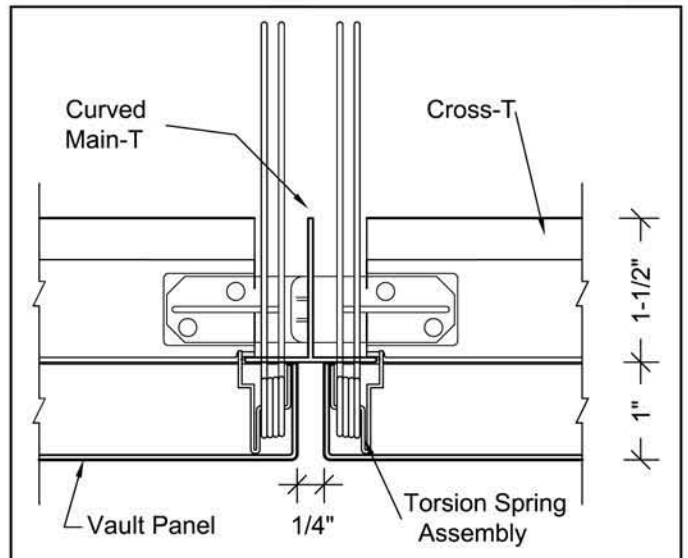

(Contact Factory for full Architectural Specification)

Installation

THE VAULT

Installation - Continued

Standard Joint

Reveal Joint

THE VAULT

□ Floating Edge Trim - Full Panels

□ Floating Edge Trim - Cut Panels

□ Wall Reveal Trim - Full Panels

□ Wall Reveal Trim - Cut Panels

□ Floating Cloudliner - Full Panels

□ Floating Cloudliner - Cut Panels

VAULT STANDARD PERFS

PATTERN P44 (1/16" round, 7/32" o.c., staggereds, 7% Open Area)

PATTERN P16S1 (1/4" square, 3/4" o.c., straights, 11% Open Area)

PATTERN P242 (3/8" round, 1" o.c., straights, 11% Open Area)

PATTERN P24S1 (3/8" square, 1-1/8" o.c., straights, 11% Open Area)

Note: Other Perforation Patterns Available at a Slight Upcharge. Contact Factory for Particulars.