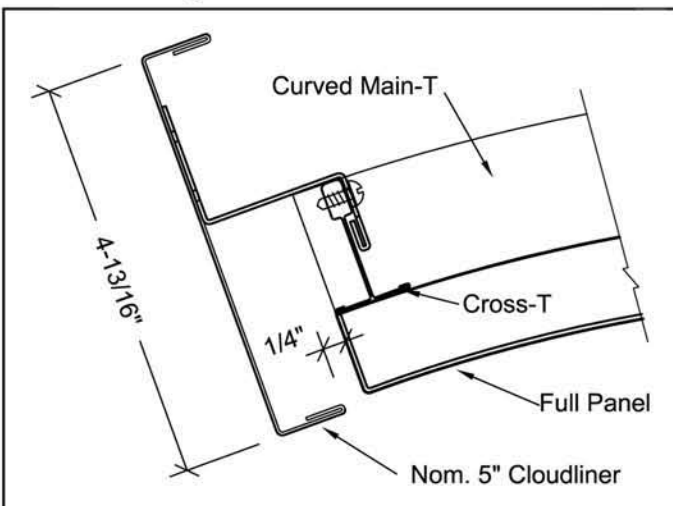

(Contact Factory for full Architectural Specification)

Installation

THE VAULT

Installation - Continued

Standard Joint

Reveal Joint

THE VAULT

□ Floating Edge Trim - Full Panels

□ Floating Edge Trim - Cut Panels

□ Wall Reveal Trim - Full Panels

□ Wall Reveal Trim - Cut Panels

□ Floating Cloudliner - Full Panels

□ Floating Cloudliner - Cut Panels

VAULT STANDARD PERFS

PATTERN P44 (1/16" round, 7/32" o.c., staggereds, 7% Open Area)

PATTERN P82 (1/8" round, 1/2" o.c., straights, 5% Open Area)

PATTERN P124 (3/16" round, 3/8" o.c., staggereds, 23% Open Area)

PATTERN P126 (3/16" round, 1" o.c., staggereds, 4% Open Area)

PATTERN P12S1 (3/16" square, 1/2" o.c., straights, 14% Open Area)

PATTERN P16S1 (1/4" square, 3/4" o.c., straights, 11% Open Area)

PATTERN P242 (3/8" round, 1" o.c., straights, 11% Open Area)

PATTERN P24S1 (3/8" square, 1-1/8" o.c., straights, 11% Open Area)

Note: Other Perforation Patterns Available at a Slight Upcharge. Contact Factory for Particulars.