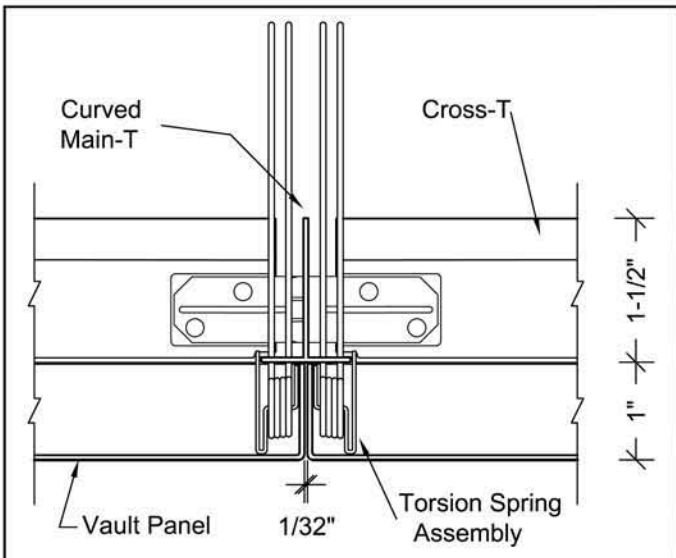

(Contact Factory for full Architectural Specification)

Installation

THE VAULT

Installation - Continued

Standard Joint

Reveal Joint

THE VAULT

□ Floating Edge Trim - Full Panels

□ Floating Edge Trim - Cut Panels

□ Wall Reveal Trim - Full Panels

□ Wall Reveal Trim - Cut Panels

□ Floating Cloudliner - Full Panels

□ Floating Cloudliner - Cut Panels

VAULT STANDARD PERFS

PATTERN P44 (1/16" round, 7/32" o.c., staggereds, 7% Open Area)

PATTERN P16S1 (1/4" square, 3/4" o.c., straights, 11% Open Area)

PATTERN P242 (3/8" round, 1" o.c., straights, 11% Open Area)

PATTERN P24S1 (3/8" square, 1-1/8" o.c., straights, 11% Open Area)

Note: Other Perforation Patterns Available at a Slight Upcharge. Contact Factory for Particulars.