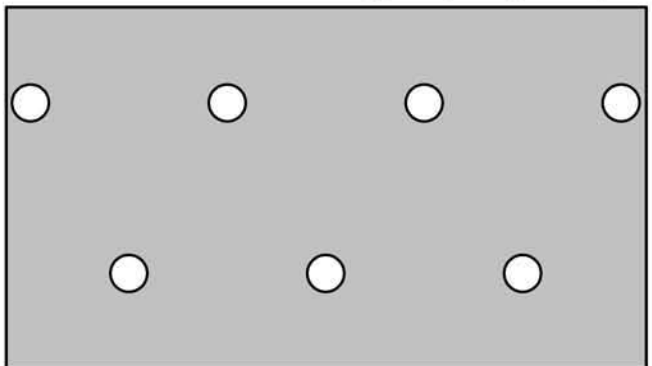

□ Floating Edge Trim - Cut Panels

□ Wall Reveal Trim - Full Panels

□ Wall Reveal Trim - Cut Panels

□ Floating Cloudliner - Full Panels

□ Floating Cloudliner - Cut Panels

VAULT STANDARD PERFS

PATTERN P44 (1/16" round, 7/32" o.c., staggereds, 7% Open Area)

PATTERN P82 (1/8" round, 1/2" o.c., straights, 5% Open Area)

PATTERN P124 (3/16" round, 3/8" o.c., staggereds, 23% Open Area)

PATTERN P126 (3/16" round, 1" o.c., staggereds, 4% Open Area)

PATTERN P12S1 (3/16" square, 1/2" o.c., straights, 14% Open Area)