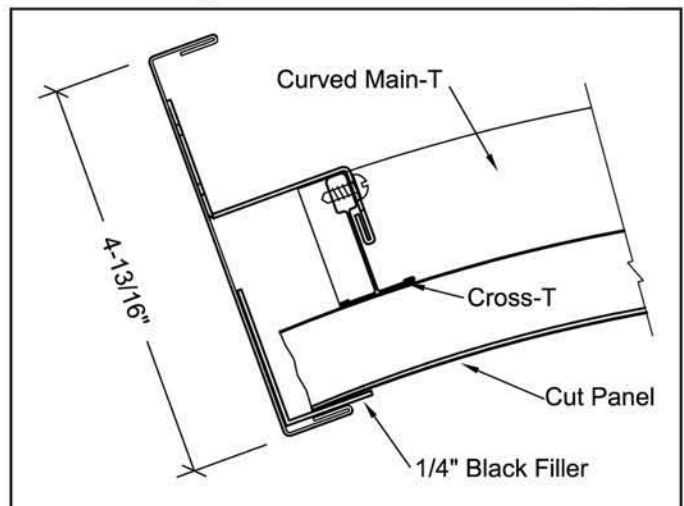

(Contact Factory for full Architectural Specification)

Installation

THE VAULT

Installation - Continued

Standard Joint

Reveal Joint

THE VAULT

□ Floating Edge Trim - Full Panels

□ Floating Edge Trim - Cut Panels

□ Wall Reveal Trim - Full Panels

□ Wall Reveal Trim - Cut Panels

□ Floating Cloudliner - Full Panels

□ Floating Cloudliner - Cut Panels

VAULT STANDARD PERFS

PATTERN P44 (1/16" round, 7/32" o.c., staggereds, 7% Open Area)

PATTERN P82 (1/8" round, 1/2" o.c., straights, 5% Open Area)

PATTERN P124 (3/16" round, 3/8" o.c., staggereds, 23% Open Area)

PATTERN P126 (3/16" round, 1" o.c., staggereds, 4% Open Area)

PATTERN P12S1 (3/16" square, 1/2" o.c., straights, 14% Open Area)

PATTERN P16S1 (1/4" square, 3/4" o.c., straights, 11% Open Area)

PATTERN P242 (3/8" round, 1" o.c., straights, 11% Open Area)

PATTERN P24S1 (3/8" square, 1-1/8" o.c., straights, 11% Open Area)

Note: Other Perforation Patterns Available at a Slight Upcharge. Contact Factory for Particulars.