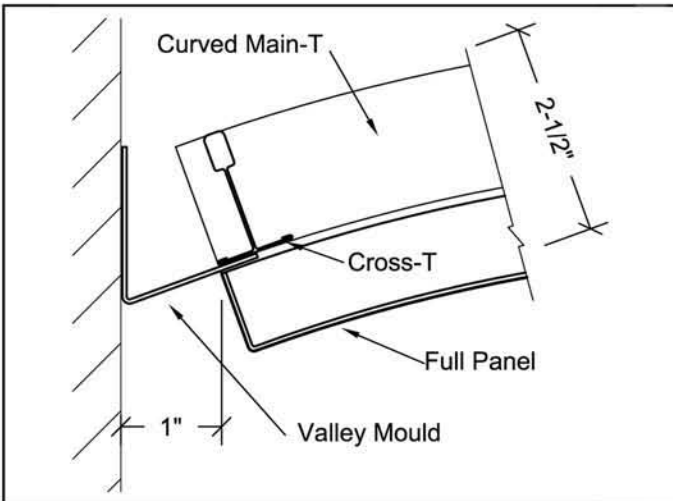

(Contact Factory for full Architectural Specification)

Installation

THE VAULT

Installation - Continued

Standard Joint

Reveal Joint

THE VAULT

□ Floating Edge Trim - Full Panels

□ Floating Edge Trim - Cut Panels

□ Wall Reveal Trim - Full Panels

□ Wall Reveal Trim - Cut Panels

□ Floating Cloudliner - Full Panels

□ Floating Cloudliner - Cut Panels

VAULT STANDARD PERFS

PATTERN P44 (1/16" round, 7/32" o.c., staggereds, 7% Open Area)

PATTERN P82 (1/8" round, 1/2" o.c., straights, 5% Open Area)

PATTERN P124 (3/16" round, 3/8" o.c., staggereds, 23% Open Area)

PATTERN P126 (3/16" round, 1" o.c., staggereds, 4% Open Area)

PATTERN P12S1 (3/16" square, 1/2" o.c., straights, 14% Open Area)

PATTERN P16S1 (1/4" square, 3/4" o.c., straights, 11% Open Area)

PATTERN P242 (3/8" round, 1" o.c., straights, 11% Open Area)

PATTERN P24S1 (3/8" square, 1-1/8" o.c., straights, 11% Open Area)

Note: Other Perforation Patterns Available at a Slight Upcharge. Contact Factory for Particulars.