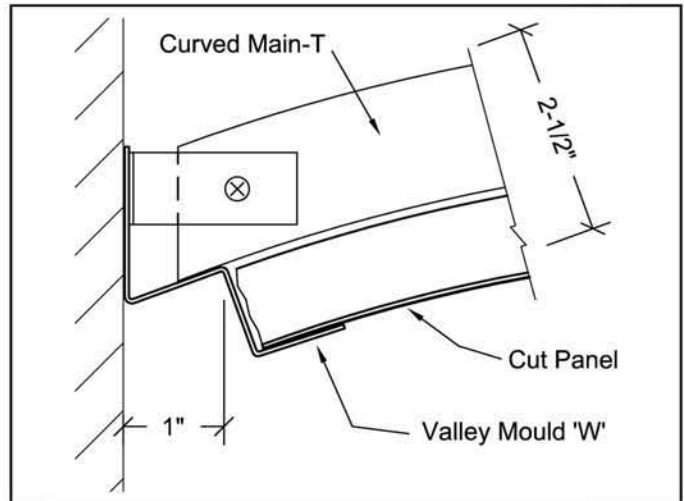

(Contact Factory for full Architectural Specification)

Installation

THE VAULT

Installation - Continued

Standard Joint

Reveal Joint

THE VAULT

□ Floating Edge Trim - Full Panels

□ Floating Edge Trim - Cut Panels

□ Wall Reveal Trim - Full Panels

□ Wall Reveal Trim - Cut Panels

□ Floating Cloudliner - Full Panels

□ Floating Cloudliner - Cut Panels

VAULT STANDARD PERFS

PATTERN P44 (1/16" round, 7/32" o.c., staggereds, 7% Open Area)

PATTERN P16S1 (1/4" square, 3/4" o.c., straights, 11% Open Area)

PATTERN P242 (3/8" round, 1" o.c., straights, 11% Open Area)

PATTERN P24S1 (3/8" square, 1-1/8" o.c., straights, 11% Open Area)

Note: Other Perforation Patterns Available at a Slight Upcharge. Contact Factory for Particulars.