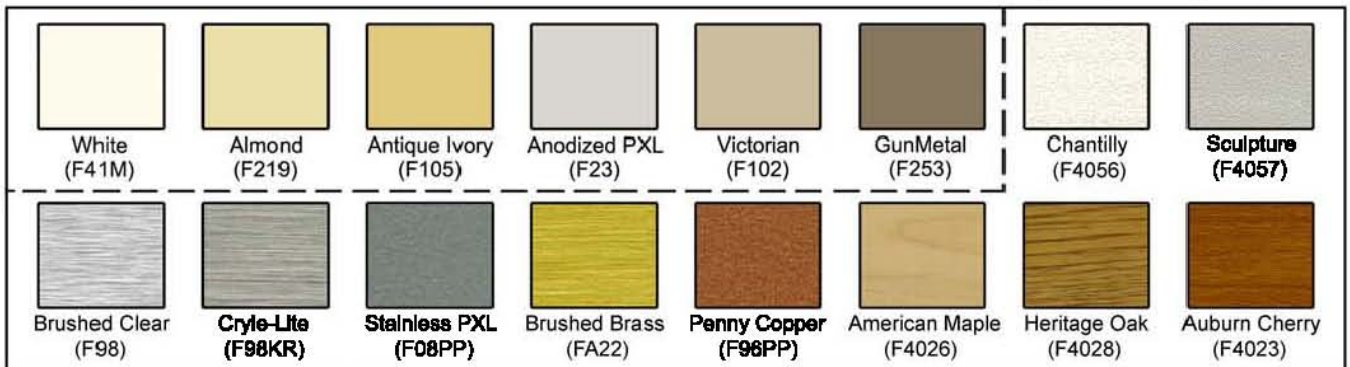

VAULT PREMIUM PERFS

PATTERN P125 (3/16" round, 3/8" o.c., straights, 20% Open Area)

PATTERN P206 (5/16" round, 3/4" o.c., staggereds, 16% Open Area)

PATTERN P243 (3/8" round, 1-1/4" o.c., straights, 7% Open Area)

PATTERN P324 (1/2" round, 1" o.c., straights, 20% Open Area)

PATTERN P32S1 (1/2" square, 1" o.c., straights, 25 % Open Area)

PATTERN P08P5 (1/8" x 1-1/16" Rectangle, 1/2" x 1-1/2" o.c., 23% Open Area)

Color Selector Standard Colors are shown below above dotted area. Other finish options are at a premium.