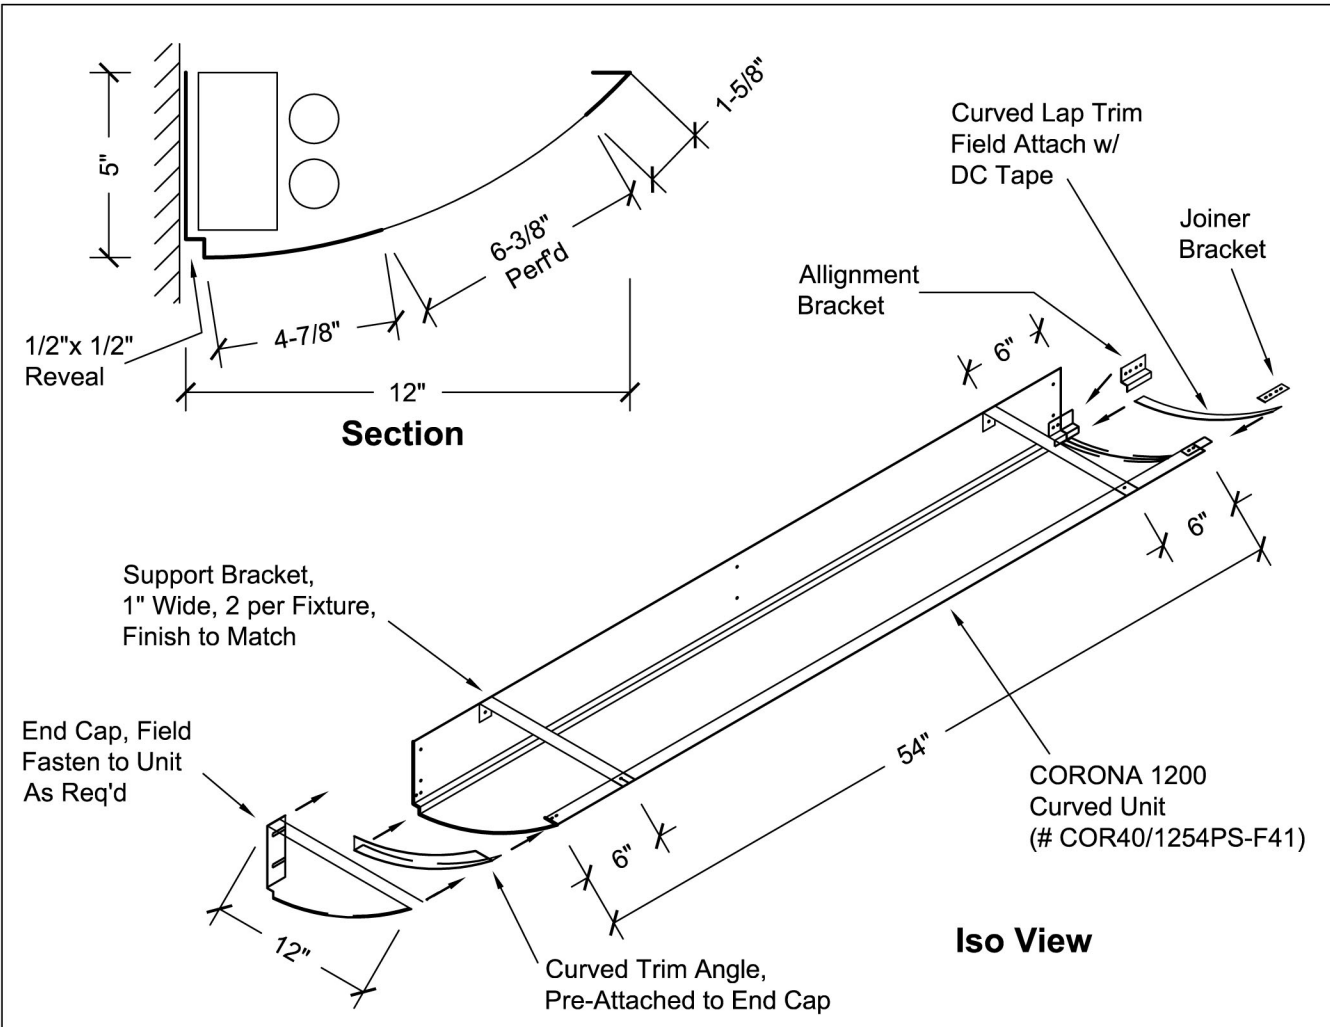

☐ Installation

AMERICAN DECORATIVE CEILINGS

(ALL RIGHTS RESERVED)

CORONA.DWG

Mail: Post Office Box 605605 - Cleveland, Ohio 44105
Packages: 4510 East 71st St. - Cleveland, Ohio 44105
Telephone: (216) 341-2222 - Fax (800) 336-8501
email: info@amer-dec.com